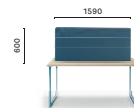

DSP/2_L130

Sound absorbing divider panel (1300x615)

FINISHES / FINITURE

solid laminate top / ripiano in stratificato