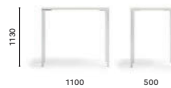

TG_H110 110x50