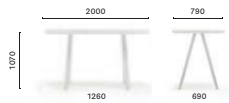

ARK 107_200X79