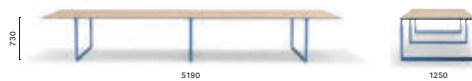

TOA2_519X125