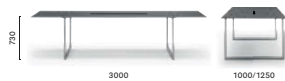

TOA300X100/125 CC60