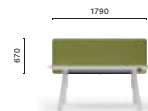

ARKS.20

Sound absorbing panel