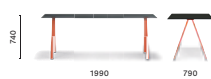

ARK7_199X79