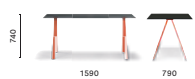

ARK7_159X79