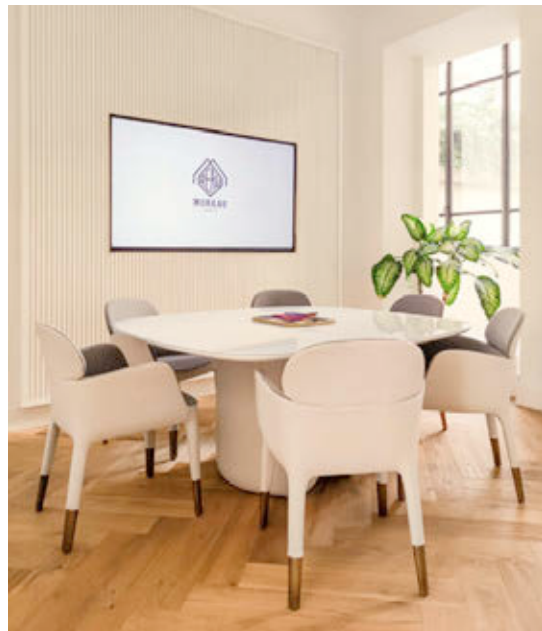

#PedraliNewHorizons

Salone del Mobile.Milano 2022
Milan, Italy

Project: Exhibition stand

Architect: Calvi&Brambilla

Styling: Studio Salaris

La Maison Moreau

Milan, Italy

Project: Showroom

Architect: Sebastiano Tosi

Products: Elinor table,
Ester armchair