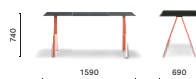

ARK7_159X69