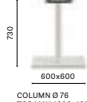

COLUMN Ø 76
TOP MAX 1200x1200; Ø 1700

4492 H500

Stainless steel
coffee table base