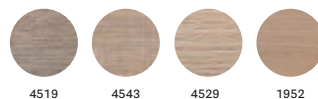

solid laminate top / ripiano in stratificato