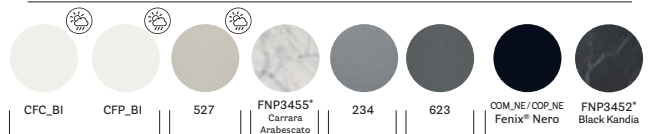

solid laminate top / ripiano in stratificato