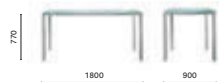

TL_180X90

Table, stainless steel frame and glass top