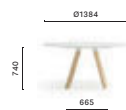

ARK 107_200X79

ARKW 107_200X79

ARK 107_200X79 CC

ARKW 107_200X79 CC

ARK D139

ARKW D139

ARK D159

ARKW D159

ARK 139X139

ARKW 139X139

ARKS D99/109/119/129

ARKWS D99/109/119/129

ARKS 79X79/89X89

ARKWS 79X79/89X89

ARK REG 200/240/300x100

ARK REG BT 200/240/300x100

ARKS REG 180x79

ARKS.20

Sound absorbing panel