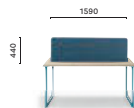

DSP/L130

Sound absorbing divider panel (1300x455)