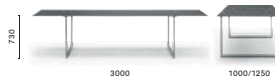

TOA300X100/125