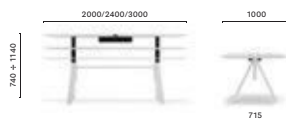

ARKW 139X139

ARKS D99/109/119/129

ARKWS D99/109/119/129

ARKS 79X79/89X89

ARKWS 79X79/89X89

ARK REG 200/240/300x100