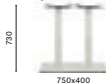

4467

Stainless steel
dining table base

COLUMN 2x Ø 50x50
TOP MAX 1600x900

4467 H500

Stainless steel coffee
table base