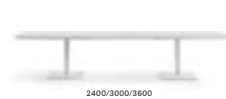

PL2 240/300/360x120

FINISHES / FINITURE

solid laminate top
ripiano in stratificato

stainless steel legs
gambe in acciaio inox

White / Bianco*

CFC_BI

263*

AC
Brushed
Satinato

BI

*Black core / Anima nera