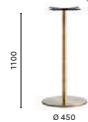

4404

Stainless steel poseur table base

COLUMN Ø 50
TOP MAX Ø 700