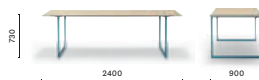

#pedralitales

Antwerp, Belgium

Project: 2021 ADV campaign

TOA240X90

TOA240X90_CDX

TOA240X90_CSX

TOA190X75

TOA190X90

TOA300X100/125

TOA360X100/125