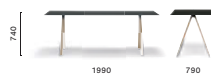

ARKW7_199X79