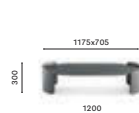

Copernico Milano Centrale

Milan, Italy

Project: Office

Architect: Studio DC 10

SIZES / DIMENSIONI

P10001

P10002

P10005

P10006

FINISHES / FINITURE

solid laminate top / ripiano in stratificato

CFP_BI

234

Fenix® Nero*

*Anti-fingerprint
Anti-impronta

coated oak sides

fianchi in rovere verniciato

RS

Bleached oak
Rovere sbiancato

marble top / ripiano in marmo

MBC
Bianco
Carrara

MVG
Verde
Guatemala

MED
Emperador
Dark

MGC
Grigio
Carnio

lacquered oak sides with visible grains

fianchi in rovere laccato a poro aperto

BI
White
Bianco

GC
Light grey
Grigio chiaro

AN
Black
Nero