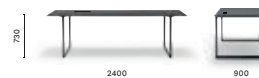

TOA240X90_CSX