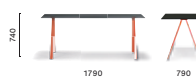

ARK7_179X79