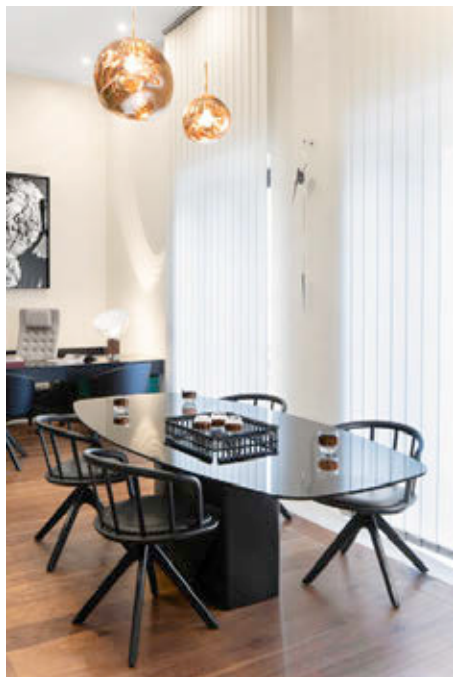

Meats service office

Casavatore, Italy

Project: Office
Architect: Carmine Abate
Products: Aero table,
Nym armchair

SIZES / DIMENSIONI

TAE_130X130

Table, steel base, glass,
solid laminate top

TAE_220X106

Table, steel base, glass,
solid laminate top

FINITURE / FINISHES

glass top / ripiano in vetro

solid laminate top / ripiano in stratificato

FUM
Fumé

CFC

Fenix® Nero*

FNP3455*
Carrara Arabescato

FNP3452*
Black Kandia

*Anti-fingerprint
Anti-impronta

BI

NEF