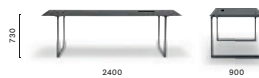

TOA240X90_CDX