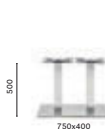

COLUMN 2x Ø 80x80
TOP MAX 1600x900

4466

Stainless steel
poseur table base