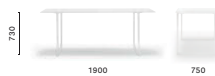

#pedralitales

Antwerp, Belgium

Project: 2021 ADV campaign

TOA240X90

TOA240X90_CDX

TOA240X90_CSX

TOA190X75

TOA190X90

TOA300X100/125

TOA360X100/125