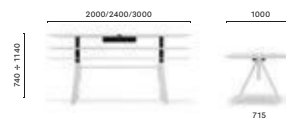

ARK REG BT 200/240/300x100