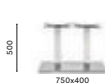

COLUMN 2x Ø 50x50
TOP MAX 1600x900

4460/4461

Stainless steel
dining table base