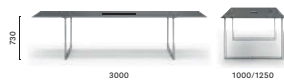

TOA300X100/125 CCO