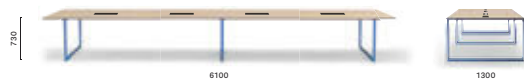

TOA3S_159X150