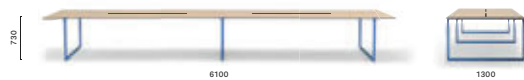

TOA2_610X130 CCO