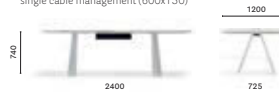

ARK 240X120 CCO