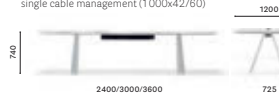

ARK 240/300/360X120 CC