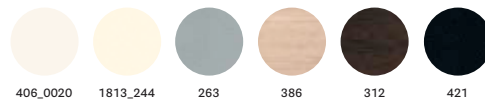

aluminium legs / gambe in alluminio

AS

B1200E

NPE