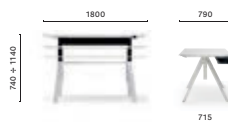

ARKS REG 180x79