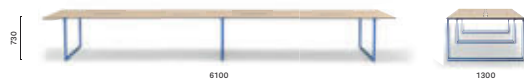

TOA2_610X130 SPEC