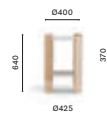

Copernico Milano Centrale

Milan, Italy

Project: Office

Architect: Studio DC 10

SIZES / DIMENSIONI

P10001

P10002

P10005

P10006

FINISHES / FINITURE

solid laminate top / ripiano in stratificato

CFP_BI

234

Fenix® Nero*

*Anti-fingerprint
Anti-impronta

coated oak sides

fianchi in rovere verniciato

RS

Bleached oak
Rovere sbiancato

marble top / ripiano in marmo

MBC
Bianco
Carrara

MVG
Verde
Guatemala

MED
Emperador
Dark

MGC
Grigio
Carnio

lacquered oak sides with visible grains

fianchi in rovere laccato a poro aperto

BI
White
Bianco

GC
Light grey
Grigio chiaro

AN
Black
Nero