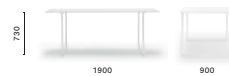

#pedralitales

Antwerp, Belgium

Project: 2021 ADV campaign

TOA240X90

TOA240X90_CDX

TOA240X90_CSX

TOA190X75

TOA190X90

TOA300X100/125

TOA360X100/125