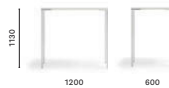

SIZES / DIMENSIONI

TG_H110 120x60