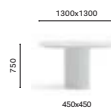

SIZES / DIMENSIONI

TAE_130X130

Table, steel base, glass,
solid laminate top