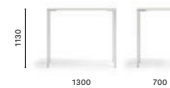

TG_H110 130x70