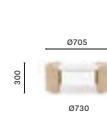

Copernico Milano Centrale

Milan, Italy

Project: Office

Architect: Studio DC 10

SIZES / DIMENSIONI

P10001

P10002

P10005

P10006

FINISHES / FINITURE

solid laminate top / ripiano in stratificato

CFP_BI

234

Fenix® Nero*

*Anti-fingerprint
Anti-impronta

coated oak sides

fianchi in rovere verniciato

RS

Bleached oak
Rovere sbiancato

marble top / ripiano in marmo

MBC
Bianco
Carrara

MVG
Verde
Guatemala

MED
Emperador
Dark

MGC
Grigio
Carnio

lacquered oak sides with visible grains

fianchi in rovere laccato a poro aperto

BI
White
Bianco

GC
Light grey
Grigio chiaro

AN
Black
Nero