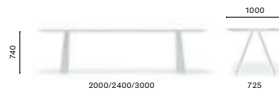

SIZES / DIMENSIONI

ARK 200/240/300X100