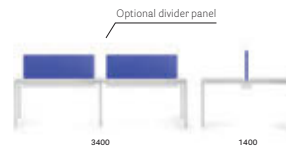

TK2S340X140