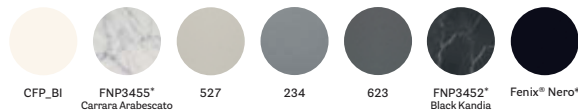

ELN150X150

ELN200/260/300X110

ELN150X150 CC60

ELN200/260/300X110 CC60

ELN150X150 CCO

ELN200/260/300X110 CCO

solid laminate top / ripiano in stratificato

*Anti-fingerprint
Anti-impronta

lacquered glass top / ripiano in vetro laccato

BIA

fabrics / tessuti