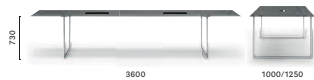

TOA360X100/125 SPEC