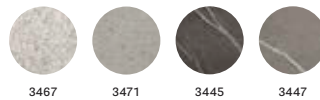

3467 3471 3445 3447