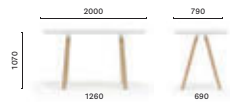

ARKW 107_200X79