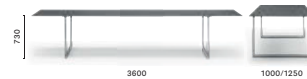

TOA360X100/125