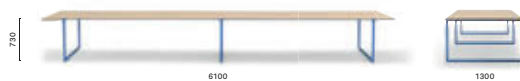

TOA2_610X130