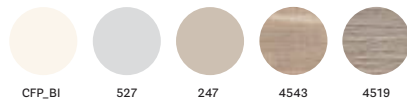

CFP_BI 527 247 4543 4519