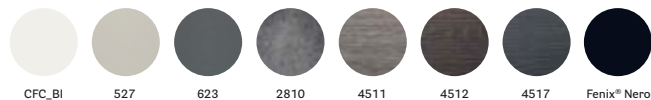

ARK7_139X69

ARK7_159X69

ARK7_159X79

ARK7_179X79

ARK7_199X79

ARKW7_139X69

ARKW7_159X69

ARKW7_159X79

ARKW7_179X79

ARKW7_199X79

solid laminate top / ripiano in stratificato