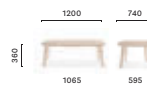

MLT120X74X36