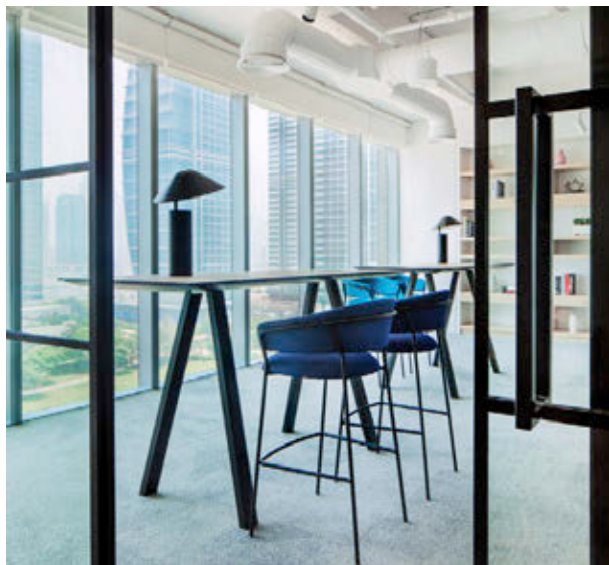

Edelman's Dubai Office

Dubai, UAE

Project: Office

Architects: Roar Design

Products: Arki-Table, Jazz barstool

SIZES / DIMENSIONI

ARK 200/240/300X100

ARKW 200/240/300X100

ARK 240/300/360X120

ARKW 240/300/360X120

ARK 240X120 CCO

ARKW 240X120 CCO

ARK 300/360X120 CCO

ARKW 300/360X120 CCO

ARK 240/300/360X120 CC

ARKW 240/300/360X120 CC