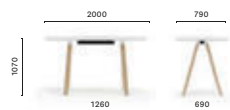

ARKW 107_200X79 CC