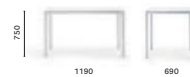

TK2_119X69