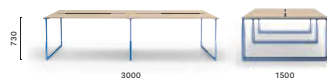

TOA2_519X125 SPEC

TOA2_610X130 CC60

TOA2_610X130 CCO

TOA2_610X130 SPEC

TOA3S_159X150

TOA3S_300X150

DSP/L130

Sound absorbing divider panel (1300x455)

DSP/2_L130

Sound absorbing divider panel (1300x615)

FINISHES / FINITURE

solid laminate top / ripiano in stratificato

CFC_BI

Fenix® Nero

FNP3452*
BlackKandia

4512

4543

4529

1952

solid laminate top / ripiano in stratificato

oak veneered top /
ripiano in rovere impiallacciato

CFC_BI

4529

1952

3447

3445

3471

RS

aluminium frame / telaio in alluminio

any standard colour in powder coated finish
verniciato in tutti i colori standard

LU
Polished
Lucidato

TN
Titanium
Titano

NEF