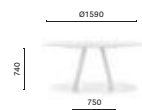

ARK 107_200X79

ARKW 107_200X79

ARK 107_200X79 CC

ARKW 107_200X79 CC

ARK D139

ARKW D139

ARK D159

ARKW D159

ARK 139X139

ARKW 139X139

ARKS D99/109/119/129

ARKWS D99/109/119/129

ARKS 79X79/89X89

ARKWS 79X79/89X89

ARK REG 200/240/300x100

ARK REG BT 200/240/300x100

ARKS REG 180x79

ARKS.20

Sound absorbing panel