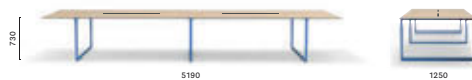

TOA2_519X125 CC60