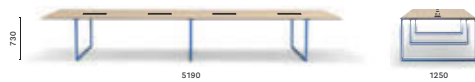

TOA2_519X125 SPEC

TOA2_610X130 CC60