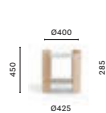

SIZES / DIMENSIONI

P10001