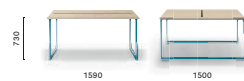

TOA3S_300X150