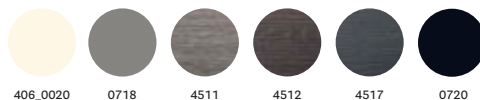

laminate top / ripiano in laminato

coated oak legs / gambe in rovere verniciato

any standard colour in powder coated finish
verniciato in tutti i colori standard