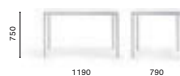

TK2_119X79