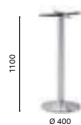

4154

Poseur table base,
cast-iron base

COLUMN Ø 76
TOP MAX Ø 700