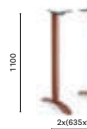

4784
Poseur table base, cast-iron base

COLUMN 2X Ø 76
TOP MAX 1200X700

FINISHES / FINITURE