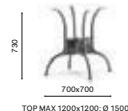

Table

Tavolo

SIZES / DIMENSIONI

4950
Cast-iron dining
table base

4960
Cast-iron dining
table base

4990
Cast-iron dining
table base

FINISHES / FINITURE

 any standard colour in powder coated finish table base
basamento verniciato in tutti i colori standard