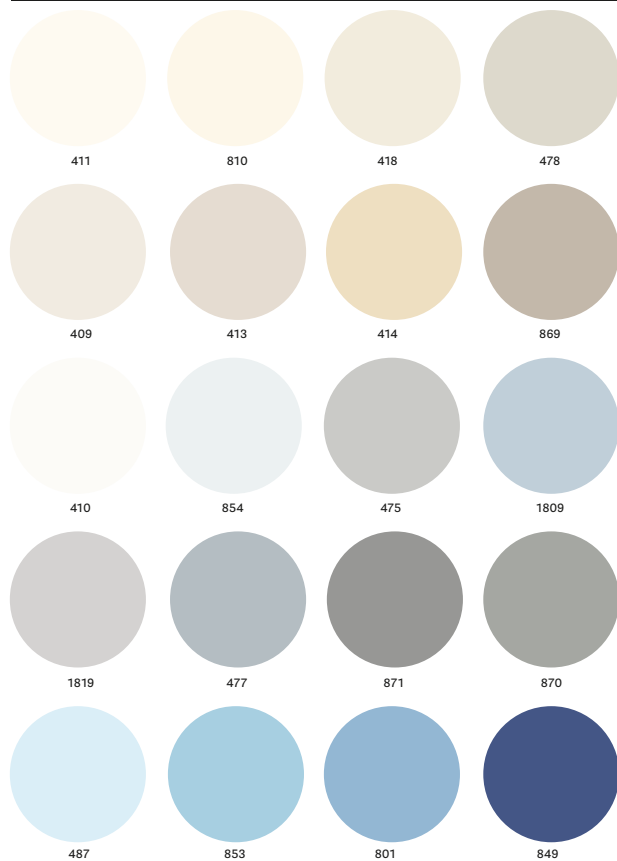

BPN

BTN

Plywood edge

Bordo multistrato

EDGE / BORDO

SHAPES / FORME

SHAPES / FORME

FINISHES / FINITURE

EDGES: PVC, ALUMINIUM, CHROMED ABS, SILVER ABS AND PLYWOOD

BORDI: PVC, ALLUMINIO, ABS CROMATO, ABS ARGENTO E MULTISTRATO

STANDARD LAMINATE COLOURS / COLORI LAMINATO STANDARD

Oak veneered top ripiano in rovere impiallacciato
 Table tavolo **Inox**
 Chair sedia **Glam**
 Lighting lampada **L001**