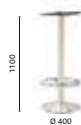

4154R

COLUMN Ø 76
TOP MAX Ø 700