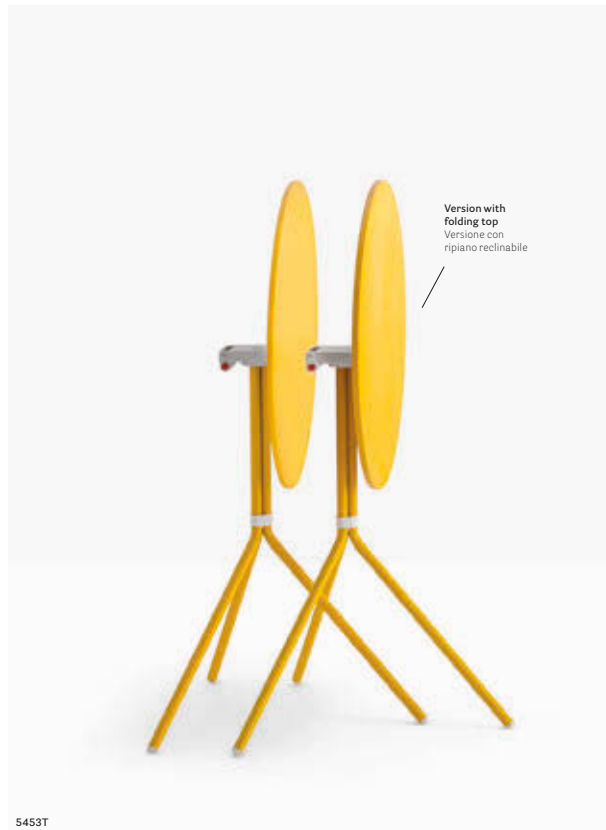

Steel top
Ripiano in lamiera

5453T