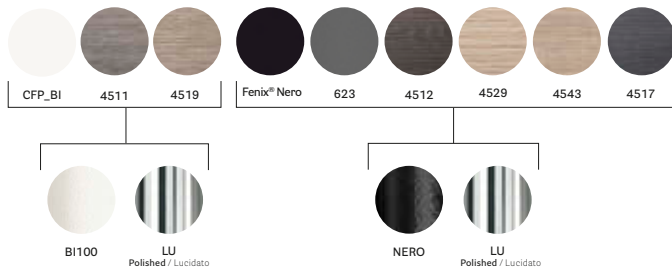

FINISHES / FINITURE

any standard colour in powder coated finish table base
basamento verniciato in tutti i colori standard

→ see page 238
vedi pagina 238

AWARDS / PREMI