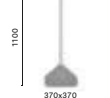

855 H1100

COLUMN Ø 50
TOP MAX 700x700, Ø 800

FINISHES / FINITURE

powder coated column
colonna verniciata

→ see page 234
vedi pagina 234

tops
ripianti

→ see from page 238
vedi da pagina 238

concrete base / base in cemento