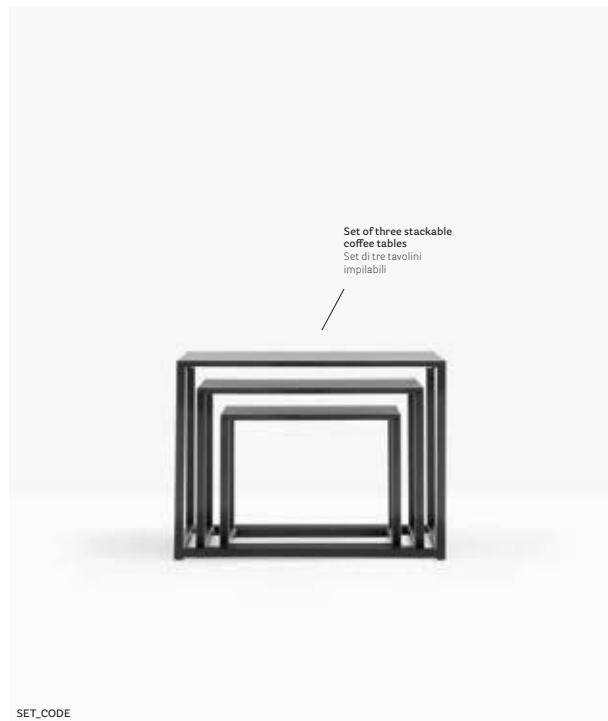

Coffee table Tavolino