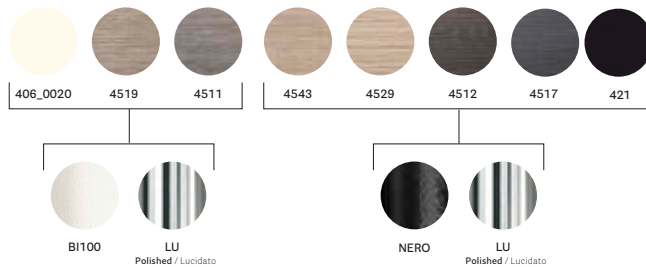

FINISHES / FINITURE

any standard colour in powder coated finish table base
basamento verniciato in tutti i colori standard

→ see page 238
vedi pagina 238

AWARDS / PREMI