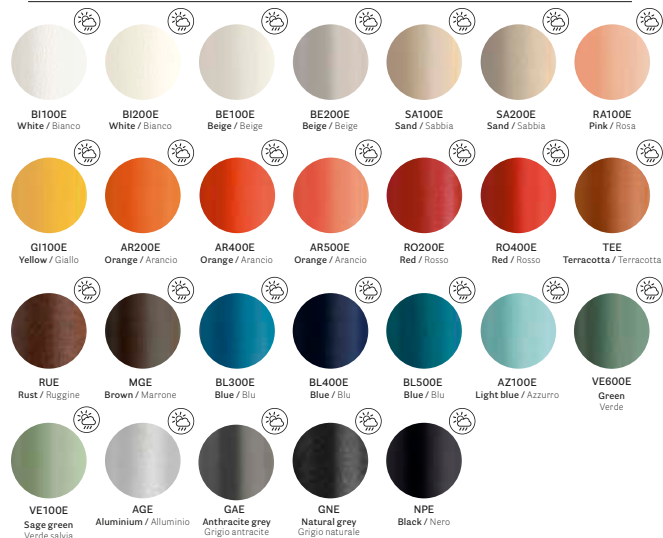

smooth matt finishes / finitura liscia opaca

smooth matt finishes / finitura liscia opaca