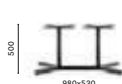

980x530

COLUMN 2x Ø 50
TOP MAX 1600x900

4757

Dining table base,
cast-iron base