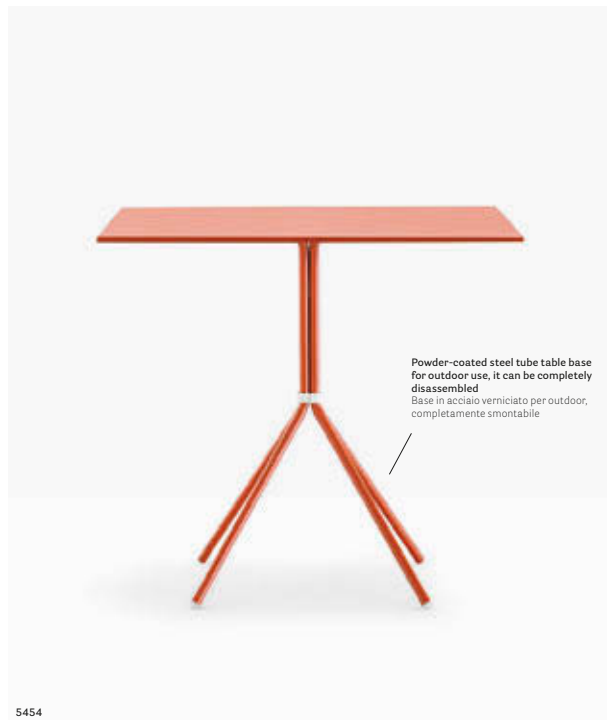

Table Tavolo