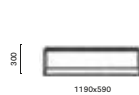

SIZES / DIMENSIONI