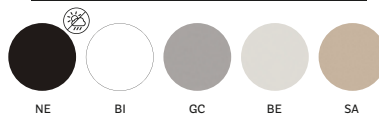

polypropylene and polyethylene / polipropilene e polietilene

tops / ripiani

→ see from page 238
vedi da pagina 238

solid laminate top / ripiano in stratificato