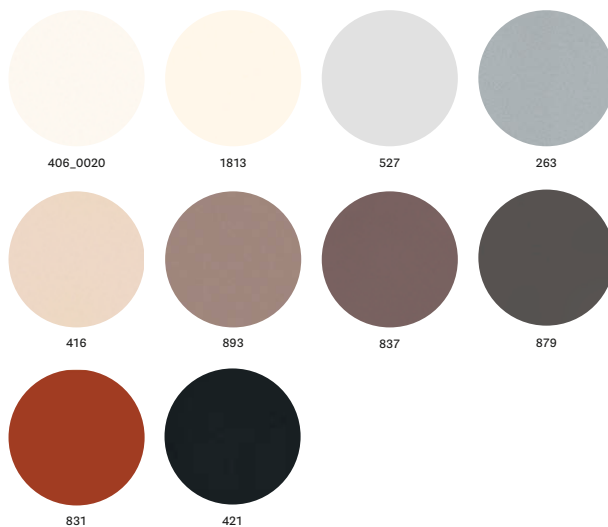

BPN

BTN

Plywood edge

Bordo multistrato

EDGE / BORDO

SHAPES / FORME

SHAPES / FORME

FINISHES / FINITURE

EDGES: PVC, ALUMINIUM, CHROMED ABS, SILVER ABS AND PLYWOOD

BORDI: PVC, ALLUMINIO, ABS CROMATO, ABS ARGENTO E MULTISTRATO

STANDARD LAMINATE COLOURS / COLORI LAMINATO STANDARD

Oak veneered top ripiano in rovere impiallacciato
 Table tavolo **Inox**
 Chair sedia **Glam**
 Lighting lampada **L001**