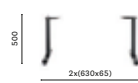

2x(630x65)

COLUMN 2x Ø 50
TOP MAX 1400x900

4759

Dining table base,
cast-iron base