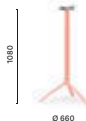

COLUMN Ø 55
TOP MAX 600x600; Ø 700

5474

Aluminium poseur table base, three legs

COLUMN Ø 55
TOP MAX 600x600; Ø 600

5470T