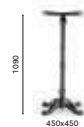

4103
Cast-iron poseur table base

TOP MAX 700x700, Ø 800

FINISHES / FINITURE

tops
riplani

→ see page 234
vedi pagina 234

→ see from page 238
vedi da pagina 238