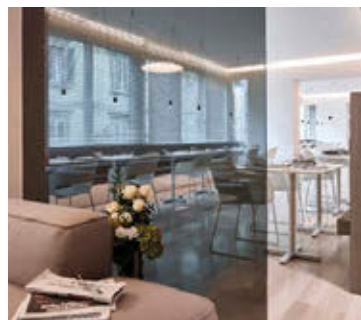

Pyrgos

Santorini, Greece

Project: Restaurant

Glance Hotel

Firenze, Italy