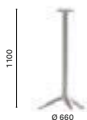

COLUMN Ø 60
TOP MAX 600x600; Ø 800

4790T

Aluminium table base with folding mechanism