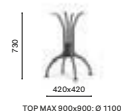

Table

Tavolo

SIZES / DIMENSIONI

4950
Cast-iron dining
table base

4960
Cast-iron dining
table base

4990
Cast-iron dining
table base

FINISHES / FINITURE

 any standard colour in powder coated finish table base
basamento verniciato in tutti i colori standard