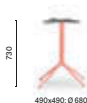

COLUMN Ø 55
TOP MAX 600x600; Ø 600

5475

Aluminium dining table base, four legs