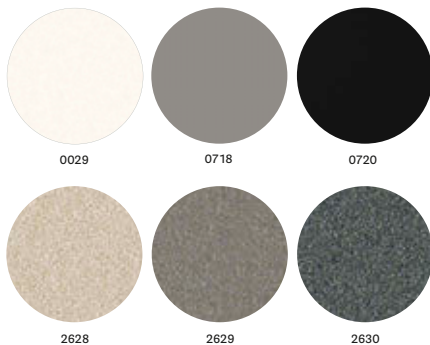

Fenix® laminate

Fenix® laminato

ABS EDGE / BORDO ABS

EDGE / BORDO

BA/20FN

BA/30FN

BA/50FN

SHAPES / FORME

FINISHES / FINITURE

ABS EDGE, SATINE BRASS / BORDO ABS, OTTONE SATINATO

EDGE / BORDO

BAO/20FN

BAO/30FN

BAO/50FN

SHAPES / FORME

FINISHES / FINITURE

0720