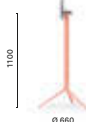

5470

Aluminium dining table base, three legs

COLUMN Ø 55
TOP MAX 600x600; Ø 700

5473

Aluminium coffee table base, three legs

COLUMN Ø 55
TOP MAX 600x600; Ø 700

5474

Aluminium poseur table base, three legs

COLUMN Ø 55
TOP MAX 600x600; Ø 600

5470T

COLUMN Ø 55
TOP MAX 600x600; Ø 700

5474T

COLUMN Ø 55
TOP MAX 600x600; Ø 600

5475

Aluminium dining table base, four legs

COLUMN Ø 60
TOP MAX 800x800; Ø 900

5475 HS00

Aluminium coffee table base, four legs

COLUMN Ø 60
TOP MAX 800x600; Ø 900

5476

Aluminium poseur table base, four legs

COLUMN Ø 60
TOP MAX 700x700; Ø 800

5477

Aluminium dining table base, four legs

COLUMN Ø 60
TOP MAX 1000x1000; Ø 1180

5477 HS00

Aluminium dining table base, four legs

COLUMN Ø 60
TOP MAX 1000x1000; Ø 1200

FINISHES / FINITURE

aluminium table base / basamento in alluminio

LU
Polished
Lucidato

TN
Titanium
Titanio

OA
Antique brass
Ottone anticato

→ see page 234
vedi pagina 234

tops
ripiani

→ see from page 238
vedi da pagina 238

AWARDS / PREMI