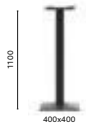

4163

Coffee table base,
cast-iron baseCOLUMN 80x80
TOP MAX 900x900

4164

Poseur table base,
cast-iron baseCOLUMN 80x80
TOP MAX 700x700

4570

Dining table base,
cast-iron baseCOLUMN 80x80
TOP MAX 1400x900; 1250x800 (HPL)