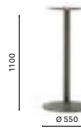

4554

Poseur table base,
cast-iron base

COLUMN Ø 76
TOP MAX 700x700, Ø 1000