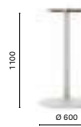

4534

Poseur table base,
cast-iron base

COLUMN Ø 76
TOP MAX 900x900, Ø 1300