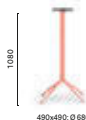

COLUMN Ø 60
TOP MAX 800x600; Ø 900

5476

Aluminium poseur table base, four legs

COLUMN Ø 60
TOP MAX 700x700; Ø 800

5477

Aluminium dining table base, four legs