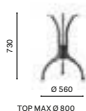

Table

Tavolo

SIZES / DIMENSIONI

4950
Cast-iron dining
table base

4960
Cast-iron dining
table base

4990
Cast-iron dining
table base

FINISHES / FINITURE

 any standard colour in powder coated finish table base
basamento verniciato in tutti i colori standard