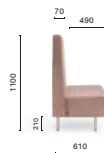

MDWL_110

MDWL_110_L100

MDWL_140

MDWL_140_L100

MDWB_110

MDWB_110_L100

MDWB_140

MDWB_140_L100

MD/2C60_140*

K_MD/2C60

*Free standing / Autoportante

FINISHES / FINITURE

fabrics / tessuti

laminates for back shelf / mensola in laminato

Fenix for back shelf / mensola in Fenix

CERTIFICATIONS / CERTIFICAZIONI