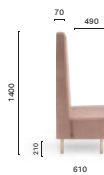

MDWL_110

MDWL_110_L100

MDWL_140

MDWL_140_L100

MDWB_110

MDWB_110_L100

MDWB_140

MDWB_140_L100

MD/2C60_140*

K_MD/2C60

*Free standing / Autoportante

FINISHES / FINITURE

fabrics / tessuti

laminates for back shelf / mensola in laminato

Fenix for back shelf / mensola in Fenix

CERTIFICATIONS / CERTIFICAZIONI