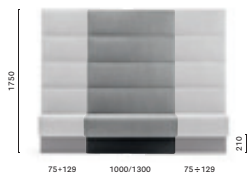

MDAB_175*

custom made sized / misura su richiesta

MDP_110*

MDP_175*

*Free standing / Autoportante

MD5

MDP_140*

MDP_240

MODUS 2.0

MD/2L_110*

MD/2L_110_L100*

MD/2L_140*

MD/2L_140_L100*

MD/2A_110*

MD/2A_140*

K_MD/2L

K_MD/2A