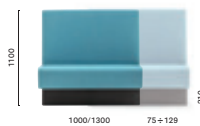

MDAB_175*

custom made sized / misura su richiesta

MDP_110*

MDP_175*

*Free standing / Autoportante

MD5

MDP_140*

MDP_240

MODUS 2.0

MD/2L_110*

MD/2L_110_L100*

MD/2L_140*

MD/2L_140_L100*

MD/2A_110*

MD/2A_140*

K_MD/2L

K_MD/2A