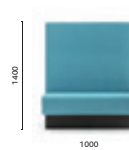

MDL_140_L100*