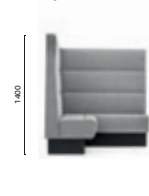

MD/2A_140*