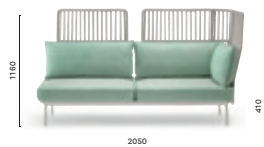

RVC022

RVC021

RVC023

RVC024

RVC025

RVC026

RVC027

ACCESSORI / ACCESSORIES

3001

Cushion
DEPTH: 200

3002

Cushion
DEPTH: 200

3004

Cushion
DEPTH: 170

3005

Cushion
DEPTH: 170

FINISHES / FINITURE

aluminium / alluminio

cord / corda

BE100E

GAE

TEE

BE

GA2

TE

fabrics / tessuti