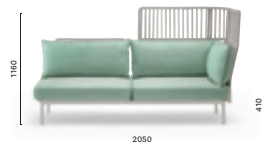

RVC022

RVC021

RVC023

RVC024

RVC025

RVC026

RVC027

ACCESSORI / ACCESSORIES

3001

Cushion
DEPTH: 200

3002

Cushion
DEPTH: 200

3004

Cushion
DEPTH: 170

3005

Cushion
DEPTH: 170

FINISHES / FINITURE

aluminium / alluminio

cord / corda

BE100E

GAE

TEE

BE

GA2

TE

fabrics / tessuti