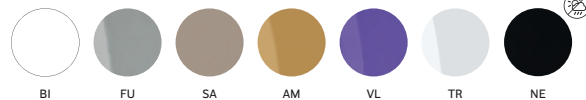

fabrics / tessuti

CERTIFICATES / CERTIFICAZIONI