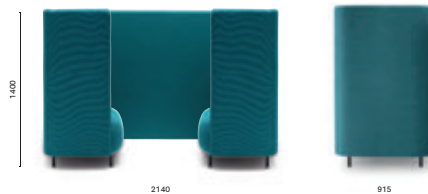

BDH011/140

Two-seats upholstered box, steel tube frame

BDHP110/BDHP50

Table 690X1100/500
HEIGHT: 700