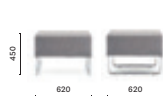

200

201

202

220

221

222

223

203

791

793

790

792

790/G_NE

Linking device only
LENGTH: 93

200/G_NE

Linking device only
LENGTH: 84

FINISHES / FINITURE

polyethylene / polietilene

fabrics / tessuti

→ see booklet for finishes
vedi catalogo finiture

BI

RO

NE

stainless steel / acciaio inox

steel / acciaio

powder coated / verniciato

AC 316
AISI 316 for outdoor
AISI 316 per esterno

CR
Chromed
Cromato