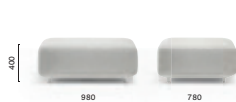

AS0040

AS0010

AS0111

AS0012

AS0030

AS0031

AS0020

AS0121

AS0022

ACCESSORI / ACCESSORIES

3001

Cushion
DEPTH: 200

3002

Cushion
DEPTH: 200

3004

Cushion
DEPTH: 170

3005

Cushion
DEPTH: 170

FINISHES / FINITURE

steel / acciaio

BI200E

BE100E

TEE

MGE

fabrics / tessuti