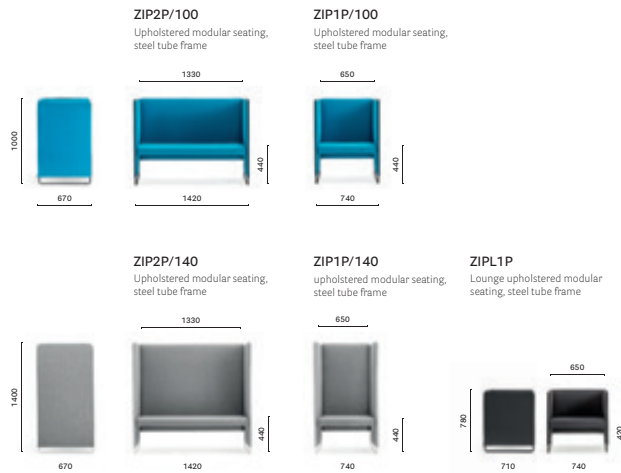

SIZES / DIMENSIONI

FINISHES / FINITURE

powder coated / verniciato

fabrics / tessuti

BI100

AL

NERO

CERTIFICATIONS / CERTIFICAZIONI