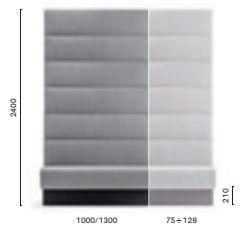

MDAB_175*

custom made sized / misura su richiesta

MDP_110*

MDP_175*

*Free standing / Autoportante

MD5

MDP_140*

MDP_240

MODUS 2.0

MD/2L_110*

MD/2L_110_L100*

MD/2L_140*

MD/2L_140_L100*

MD/2A_110*

MD/2A_140*

K_MD/2L

K_MD/2A