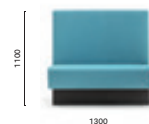

MODUS 2.0

MD/2L_110*