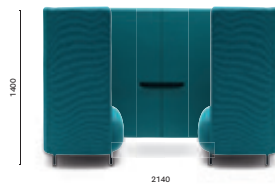

BDH022M/140