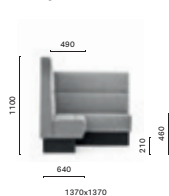

MD/2A_110*