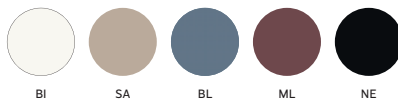

polypropylene / polipropilene

genuine leather

cuoio naturale

fabrics / tessuti

coated ash

frassino verniciato

lacquered ash with visible grains

frassino laccato a poro aperto

powder coated / verniciato

FR
Bleached ash
Frassino sbiancato

AN
Black
Nero

BE100

SA200

NERO

CERTIFICATES / CERTIFICAZIONI

For
3725 - 3726

AWARDS / PREMI