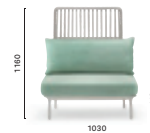

#PedraliNewHorizons

Salone del Mobile.Milano 2022
Milan, Italy

RVC010

Pouf, aluminium frame and legs

RVC012

Linear armchair with low backrest, aluminium frame and legs
DEPTH: 880

RVC011

RVC013

RVC014

RVC034

RVC033