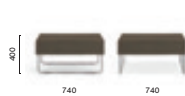

200

201

202

220

221

222

223

203

791

793

790

792

790/G_NE

Linking device only
LENGTH: 93

200/G_NE

Linking device only
LENGTH: 84

FINISHES / FINITURE

polyethylene / polietilene

fabrics / tessuti

→ see booklet for finishes
vedi catalogo finiture

BI

RO

NE

stainless steel / acciaio inox

steel / acciaio

powder coated / verniciato

AC 316
AISI 316 for outdoor
AISI 316 per esterno

CR
Chromed
Cromato