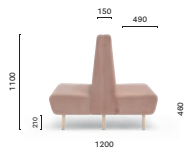

MDWL_110

MDWL_110_L100

MDWL_140

MDWL_140_L100

MDWB_110

MDWB_110_L100

MDWB_140

MDWB_140_L100

MD/2C60_140*

K_MD/2C60

*Free standing / Autoportante

FINISHES / FINITURE

fabrics / tessuti

laminates for back shelf / mensola in laminato

Fenix for back shelf / mensola in Fenix

CERTIFICATIONS / CERTIFICAZIONI