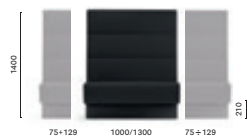

MD5

MDP_140*