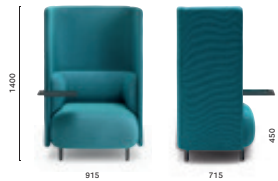

BDH001/100

BDH001/140

BDH001T/140

Upholstered armchair, high backrest, steel tube frame, with turning tablet

TABLET: 370X300

BDH001/140_USB

BDH001T/140_USB

BDH002/100

BDH002/140

BDH011/140

Two-seats upholstered box, steel tube frame

BDHP110/BDHP50

Table 690X1100/500
HEIGHT: 700