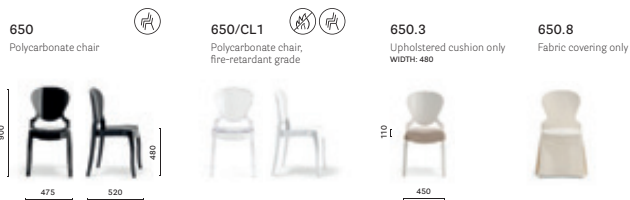

SIZES / DIMENSIONI

FINISHES / FINITURE

polycarbonate / policarbonato