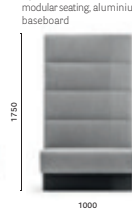

MDB_175*

MDB_175_L100*

MDA_110*