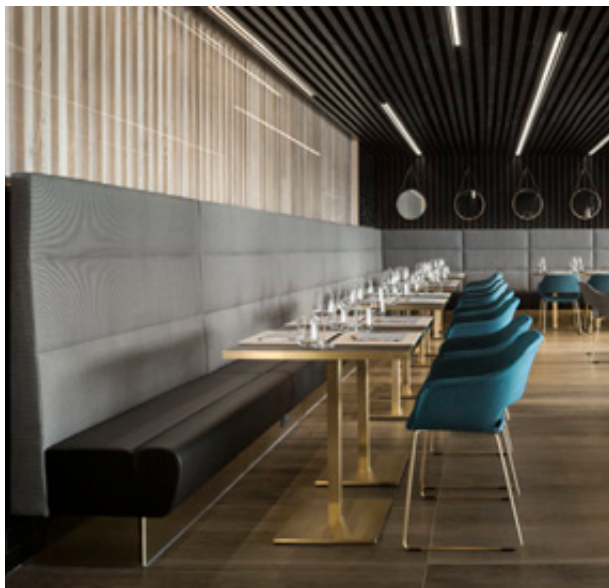

Kilometro Rosso

Bergamo, Italy

Project: Company canteen