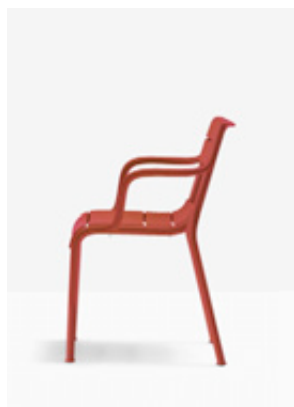

Side chair Sedia