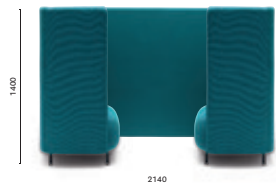

BDH011M/140

BDH011P/140

BDH011P/140_CCO

BDH022/140

four-seats upholstered box, steel tube frame

BDH022M/140

BDH022P/140

BDH022P/140_CCO

aluminium / alluminio

NERO

fabrics / tessuti

AWARDS / PREMI

CERTIFICATES / CERTIFICAZIONI