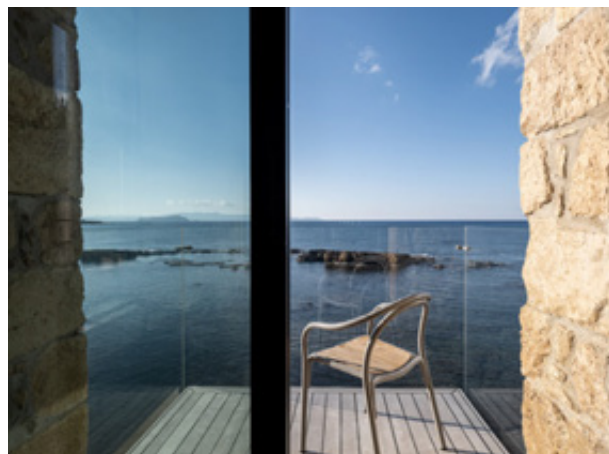

Eataly at The Beach

Dubai, UAE

Project: Restaurant

Products: Soul armchair, Quadra table

The Tanneries Hotel & Spa

Chania, Greece

Project: Hotel

Products: Soul armchair