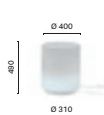

486
Polyethylene pouf, methacrylate top,
steel base 25W energy saver IP20