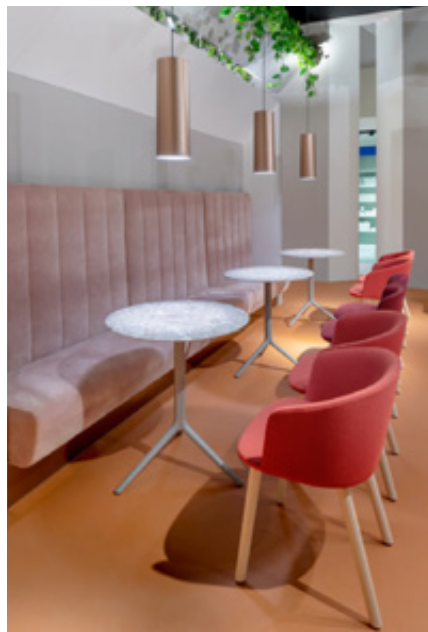

Ironic Office

IMM 2017
Cologne, Germany

Project: Exhibition stand

Architect: CalviBrambilla

#PedraliPalaceofWonders

Salone del Mobile.Milano 2019
Milan, Italy

Project: Exhibition stand

Architect: CalviBrambilla