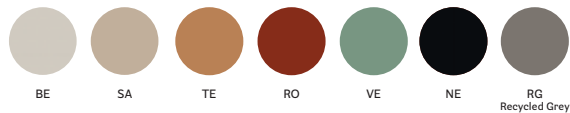

FINISHES / FINITURE

polypropylene / polipropilene

CERTIFICATES / CERTIFICAZIONI

AWARDS / PREMI