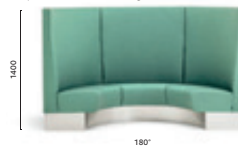

MDWB_140_L100

MD/2C60_140*

K_MD/2C60

*Free standing / Autoportante

FINISHES / FINITURE

fabrics / tessuti