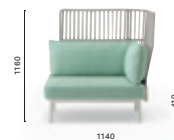

#PedraliNewHorizons

Salone del Mobile.Milano 2022
Milan, Italy

RVC010

Pouf, aluminium frame and legs

RVC012

Linear armchair with low backrest, aluminium frame and legs
DEPTH: 880

RVC011

RVC013

RVC014

RVC034

RVC033