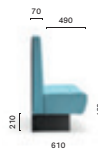

Pedrali Urban Life

Salone Internazionale
del Mobile 2016
Milan, Italy

Project: Exhibition stand

Architect:

Migliore+Servetto
Architects

SIZES / DIMENSIONI

MODUS

MDL_110*

MDL_110_L100*

MDL_140*

MDL_140_L100*

MDL_175*

MDL_175_L100*

*Free standing / Autoportante