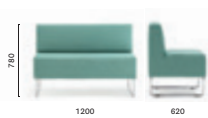

200

201

202

220

221

222

223

203

791

793

790

792

790/G_NE

Linking device only
LENGTH: 93

200/G_NE

Linking device only
LENGTH: 84

FINISHES / FINITURE

polyethylene / polietilene

fabrics / tessuti

→ see booklet for finishes
vedi catalogo finiture

BI

RO

NE

stainless steel / acciaio inox

steel / acciaio

powder coated / verniciato

AC 316
AISI 316 for outdoor
AISI 316 per esterno

CR
Chromed
Cromato