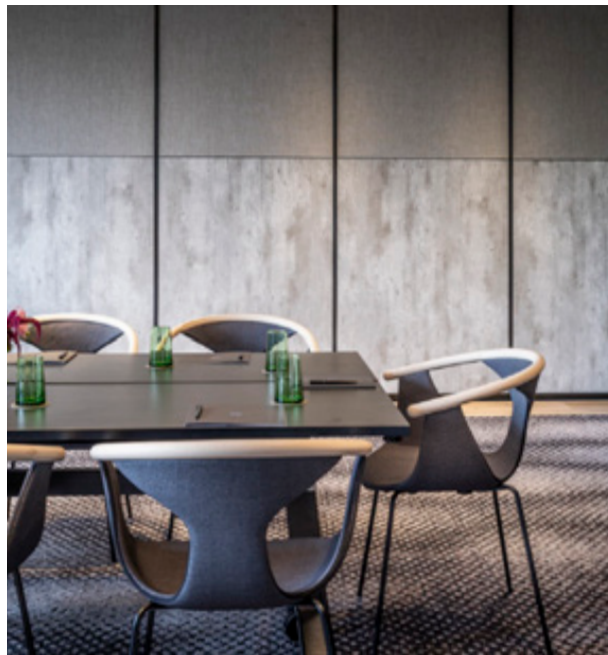

QT Luxury Hotel

Auckland, Australia

Project: Hotel
Products: Fox armchair