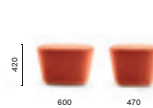

367

Upholstered pouf