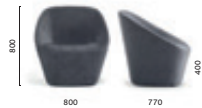

366

Upholstered lounge armchair