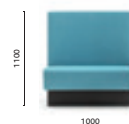

MD/2L_110_L100*