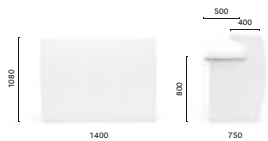

IGL_BI/RIP_BI