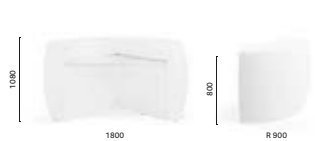

IGLC_CONSOLLE