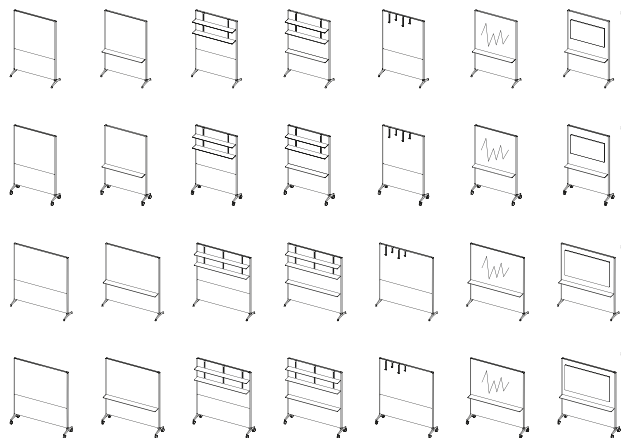

*TV screen / monitor

FINISHES / FINITURE

aluminium / alluminio

powder coated / verniciato

solid laminate / stratificato

LU
Polished
Lucidato

BI100

NERO

CFP_BI

fabrics / tessuti

CERTIFICATES / CERTIFICAZIONI