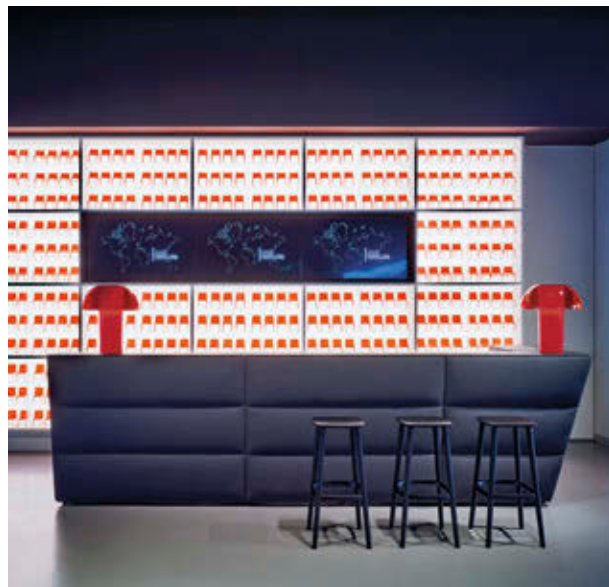

#Pedraligoodideas

Salone Internazionale
del Mobile 2018
Milan, Italy

Project: Exhibition stand

Architect: CalviBrambilla

Products: Oblique bar counter,
Colette lighting

Industrial Simphony

Pedrali Headquarters
Mornico al Serio, Italy

Project: Showroom

Architect: CalviBrambilla