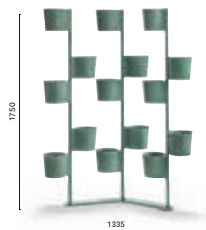

5181

5183

5182

K_5180_1

Pot-holder/pot and
hook kit

K_5180_3

Pot-holders and hooks kit

polypropylene / polipropilene

powder coated / verniciato