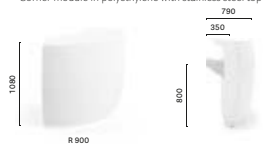

IGLC_CORNER