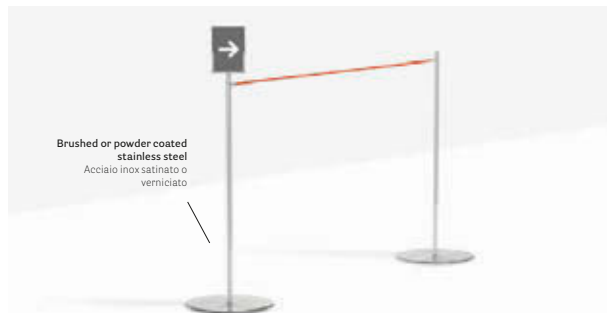

Inox

Crowd control columns

DESIGN
Pedrali R&D, 2020

EN — Inox crowd control columns are simple and versatile. The supporting columns are made of stainless steel and support a red rope by means of cable lugs.

Inox is versatile and functional in all situations where there is the need to regulate the flow of people or to ensure privacy.

IT — Le transenne segnapercorso Inox sono semplici e flessibili. Le colonne portanti sono realizzate in acciaio inox e sostengono, attraverso i capicorda, una corda di colore rosso.

Inox è versatile ed efficace per tutte quelle situazioni in cui è necessario regolamentare i flussi di persone o per garantire la privacy.

Crowd control columns

Transenne segnapercorso