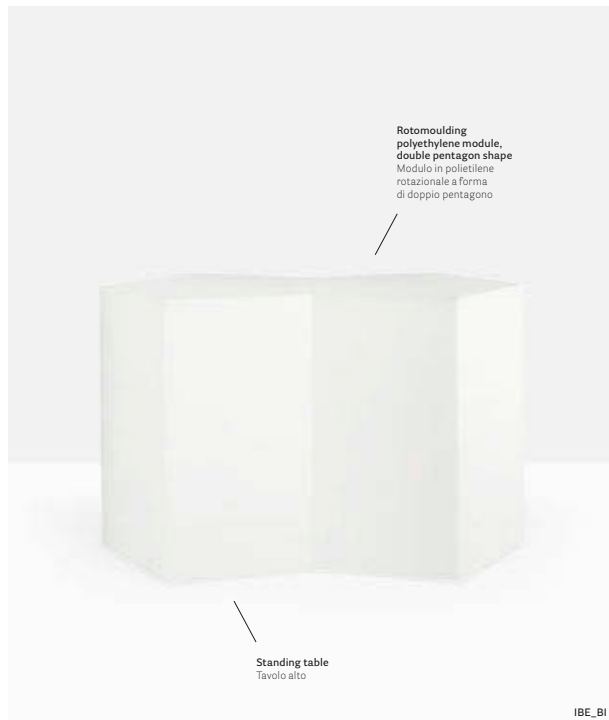

Bar counter

Bancone bar