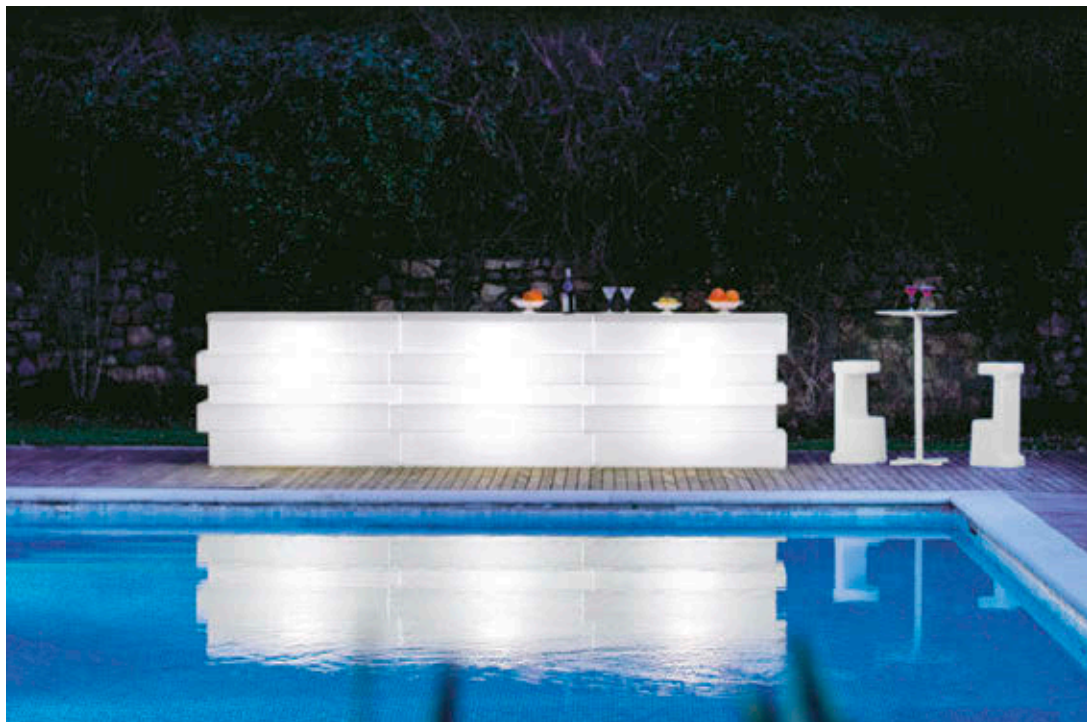

Private house

Brescia, Italy

Project: Private house

Products: Tetris bar counter,

Serif barstool, Bold table