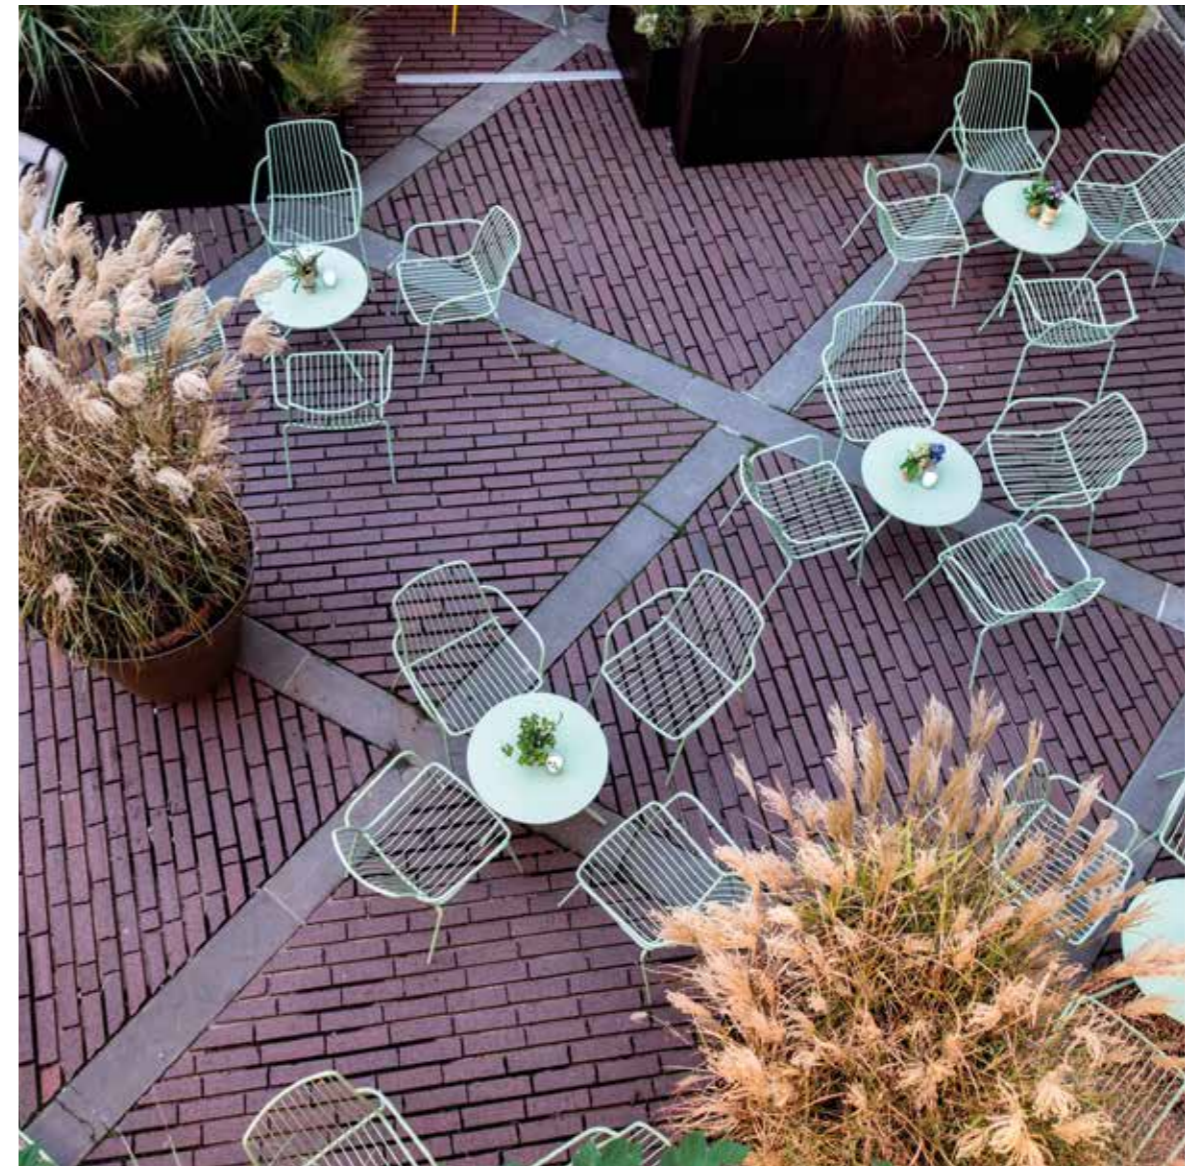

Green Design

Piazza Vecchia
Bergamo, Italy

Project: Outdoor

Products: Nolita armchair
and coffee table