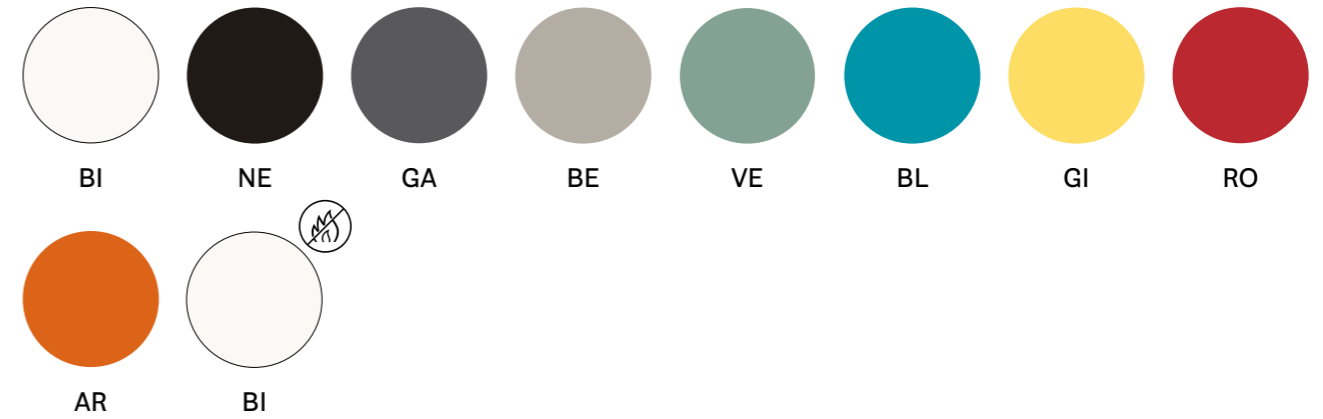

polypropylene / polipropilene

AWARDS / PREMI

reddot award 2014
winner

CERTIFICATES / CERTIFICAZIONI

Safety, strength and durability tests / Prove di sicurezza, resistenza e durata
EN 1728:2012+AC2013 — EN 16139:2013 level 2 — ANSI-BIFMA X5.1-2017

For
670-673-674-675-677-678