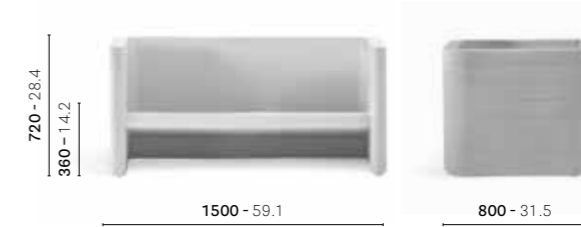

LOUNGE ARMCHAIR

LOUNGE ARMCHAIR

**625**

Polyethylene lounge armchair

**626**

Polyethylene two seats sofa

**625.10**

Set of cushions for seat and back  
WIDTH: 585 - 23.0