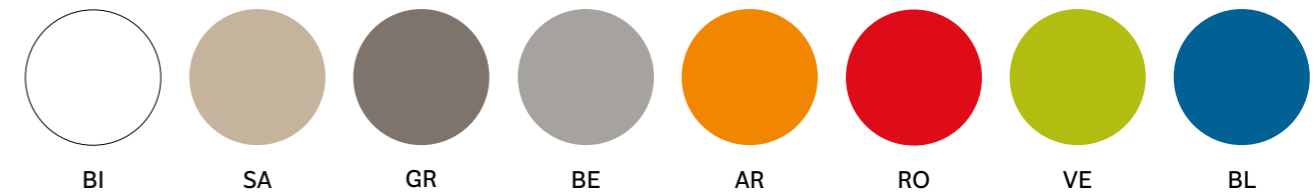

FINISHES / FINITURE

polypropylene / polipropilene (Snow chair)

polypropylene / polipropilene (Snow junior chair)