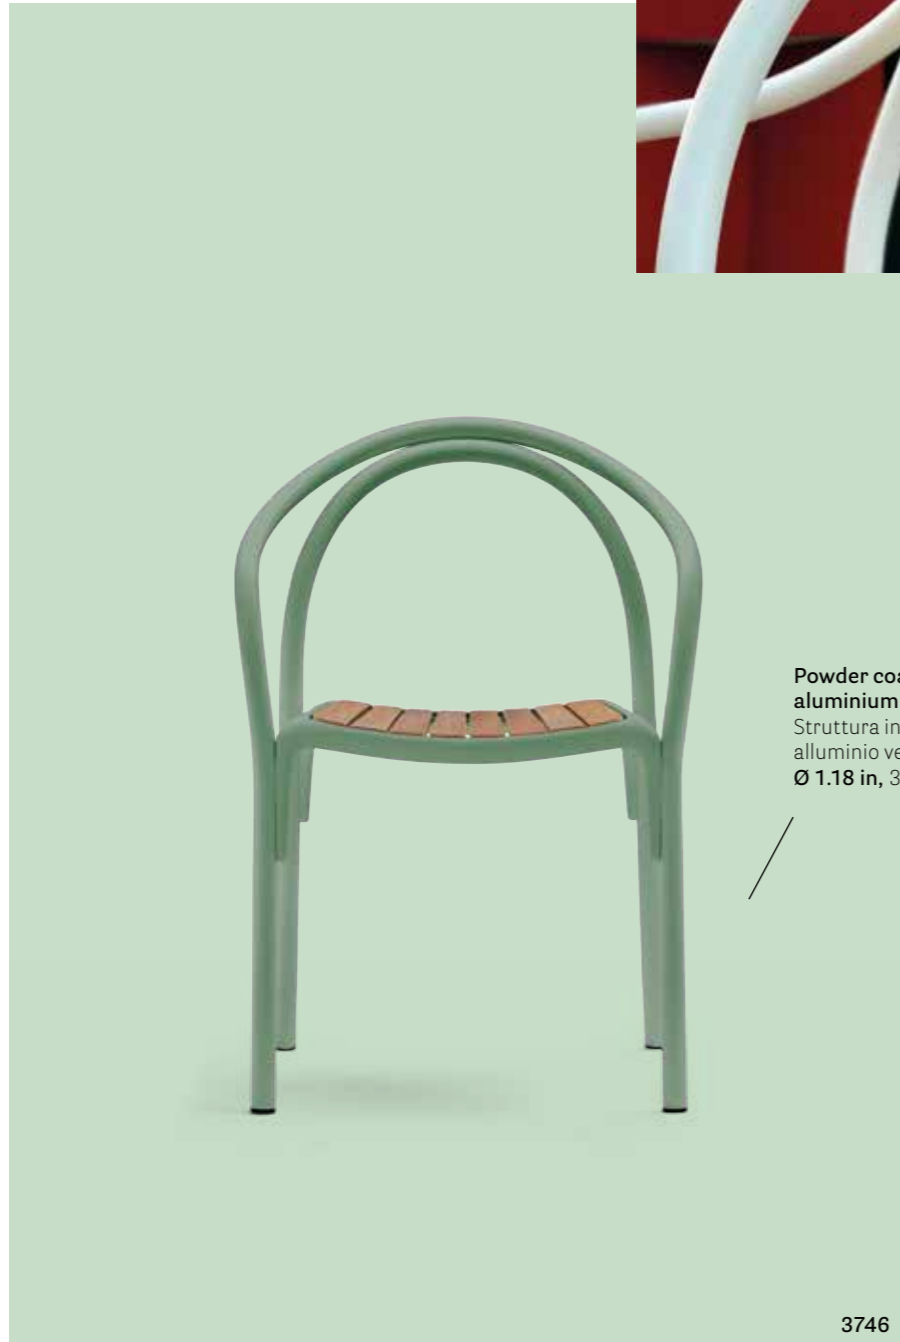

ARMCHAIR

**Powder coated
aluminium tube frame**
Struttura in tubo di
alluminio verniciato
Ø 1.18 in, 30 mm

3746