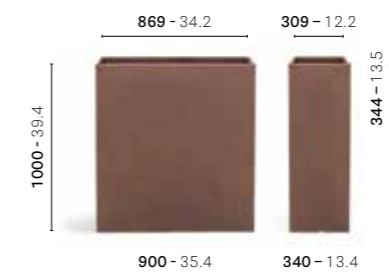

KADO2
Polyethylene pot