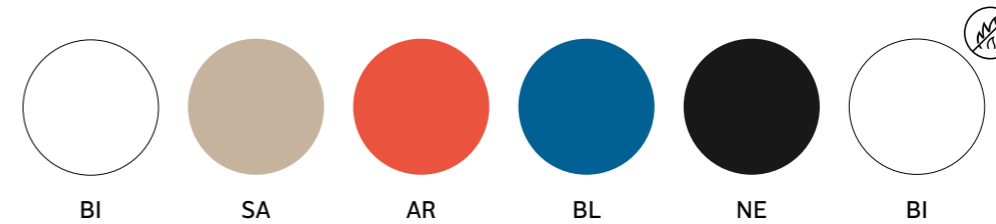

FINISHES / FINITURE

polypropylene / polipropilene

aluminium / alluminio

→ see booklet for finishes
vedi catalogo finiture

CERTIFICATES / CERTIFICAZIONI

Safety, strength and durability tests / Prove di sicurezza, resistenza e durata
EN 1728:2000