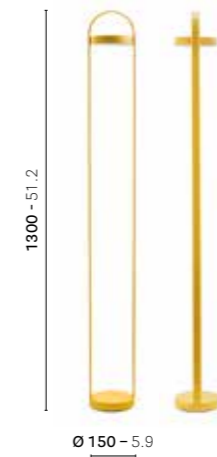

1799_MGN_10

Magnet kit, suitable for items
1799 and 1799/50

FINISHES / FINITURE

polypropylene and aluminium / polipropilene e alluminio

BI200E

NPE

BE200E

AR400E

GI100E

VE100E

RA100E

electrical features / caratteristiche elettriche

- **Light:** LED ARRAY 2W 3,7V 500mA 3000K 157 lm Class III
- **Battery:** Lithium battery (Li-Po), over 8 hours operating time
- **Cable:** black, length 1,3 mtrs, with micro USB cable and battery charger with Europlug type C (europlug 7/16), for indoor use

AWARDS / PREMI

CERTIFICATES / CERTIFICAZIONI

IEC 60598-2-4:1997 (Second Edition) used in conjunction with IEC 60598-1:2014 (Eighth Edition)
EN 60598-2-4:1997 used in conjunction with EN 60598-1:2015 (test report N°0099CE17)
IEC 60598-2-4:1997 (Second Edition) usato in conformità con IEC 60598-1:2014 (Ottava Edizione)
EN 60598-2-4:1997 usato in conformità con EN 60598-1:2015 (test report N°0099CE17)

IP65 Suitable for outdoor use / IP65 Adatto per uso esterno