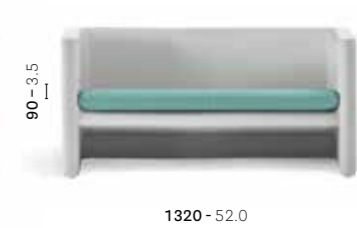

**625.3**

Cushion for seat only  
WIDTH: 585 - 23.0

**626.10**

Set of cushions for seat and back  
WIDTH: 585 - 23.0

**626.3**

Cushion for seat only  
WIDTH: 585 - 23.0

**625.20**

Hpl top for single armrest