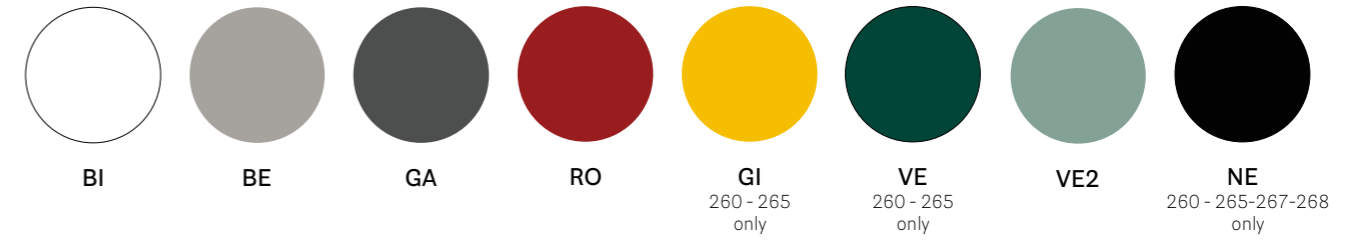

265/CL1

Polypropylene armchair, fire-retardant grade

267

Polypropylene barstool

268

Polypropylene barstool

FINISHES / FINITURE

polypropylene / polipropilene