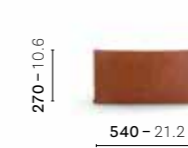

Cushion  
DEPTH: 200 - 7.9

**3004**

Cushion  
DEPTH: 170 - 6.7

**3005**

Cushion  
DEPTH: 170 - 6.7

FINISHES / FINITURE

steel / acciaio

B1200E