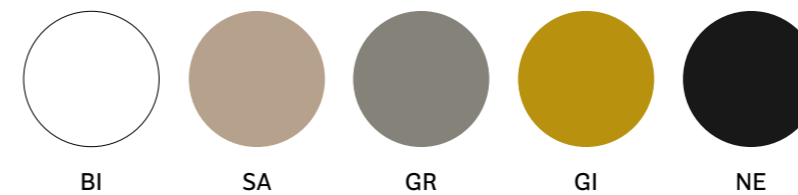

For 2735

powder coated / verniciato

CERTIFICATES / CERTIFICAZIONI

→ see booklet for finishes
vedi catalogo finiture

Safety, strength and durability tests / Prove di sicurezza, resistenza e durata
EN 1728:2012+AC2013 — EN 16139:2013 level 2