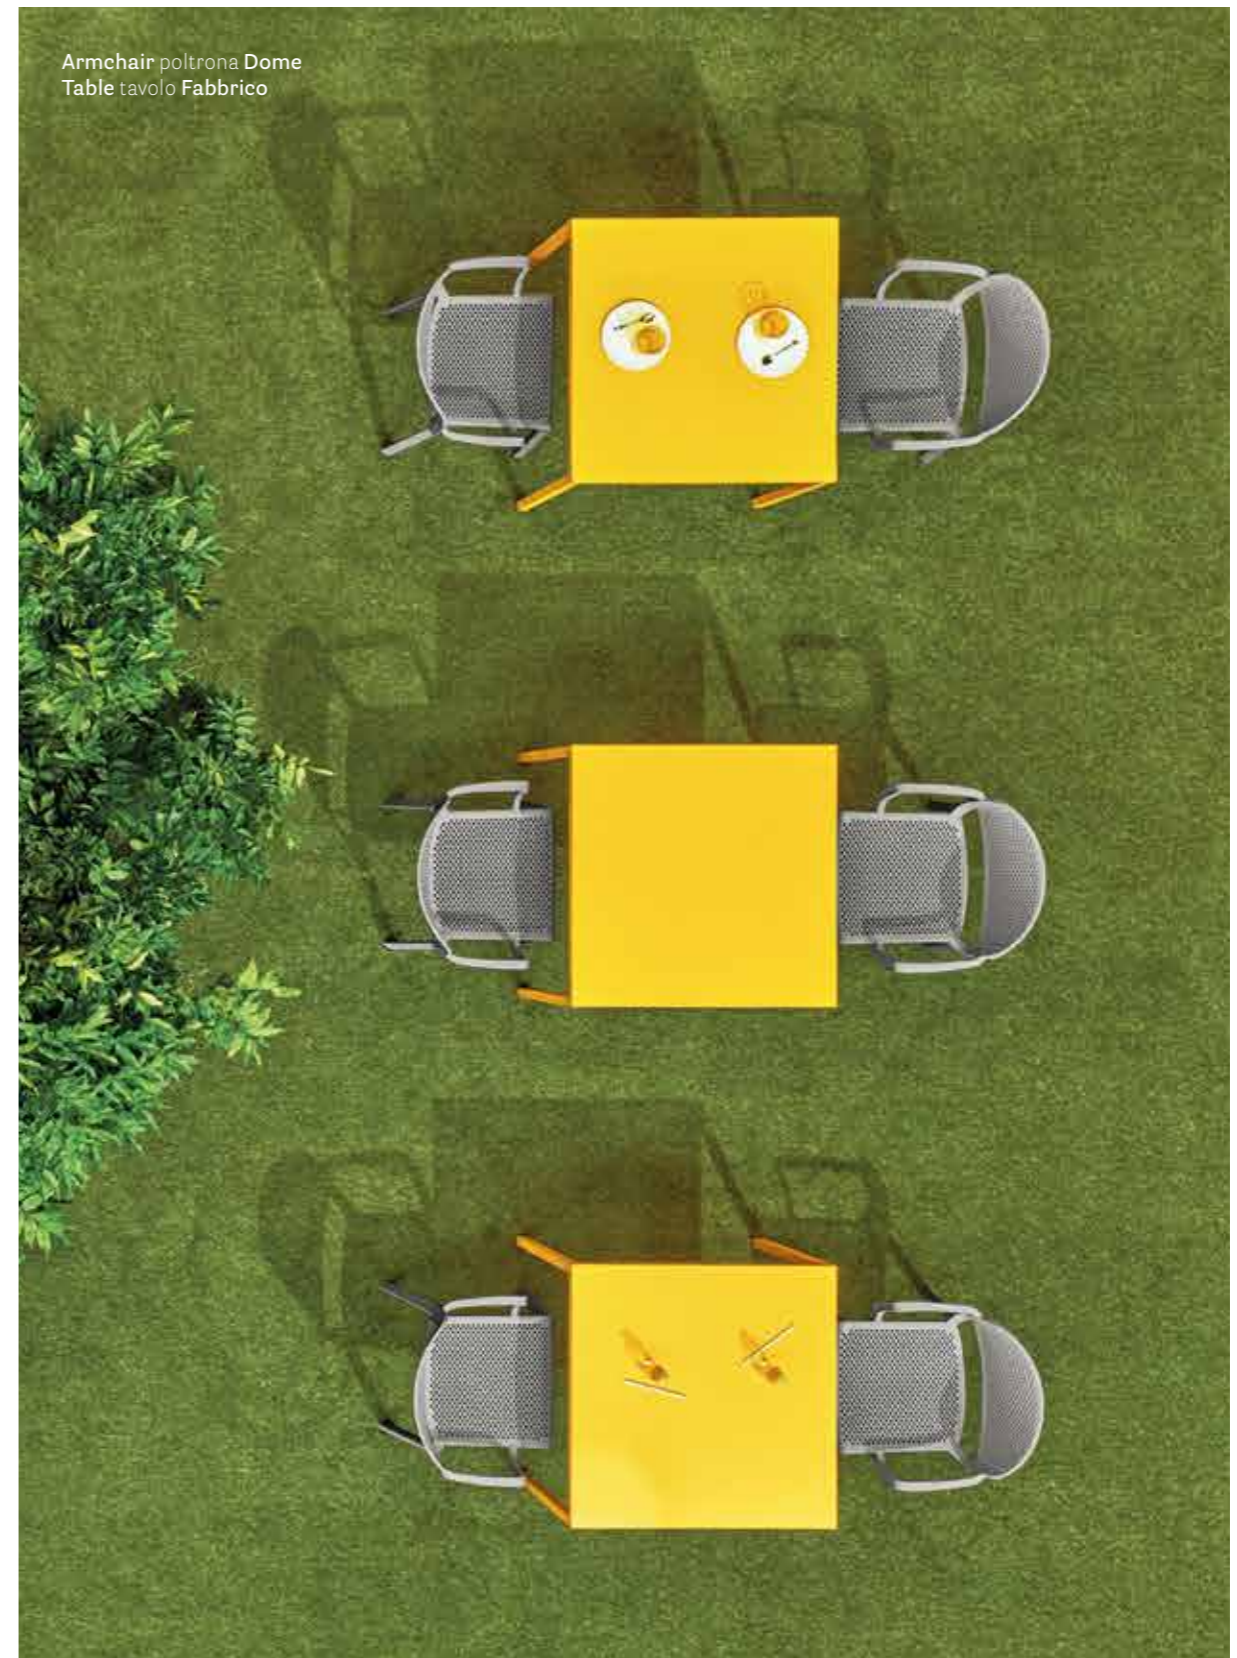

HOSPITALITY