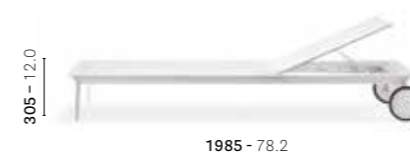

REVA_L

Sun lounger, aluminium frame and legs, rear castors
WIDTH: 770 - 30.3
BACKREST GRADES: 0°, 13°, 23°, 33°, 43°