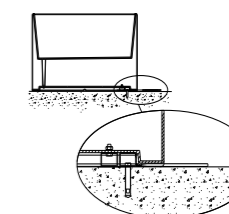

### SIZES / DIMENSIONI

mm - in

**KADO**  
Polyethylene pot

**KADO2**  
Polyethylene pot

**KADO\_LUCE**  
Lighting kit only

**KADO\_TROLLEY**  
Steel trolley only  
DEPTH: 290

**KADO\_FIX**  
Floor fixing kit only