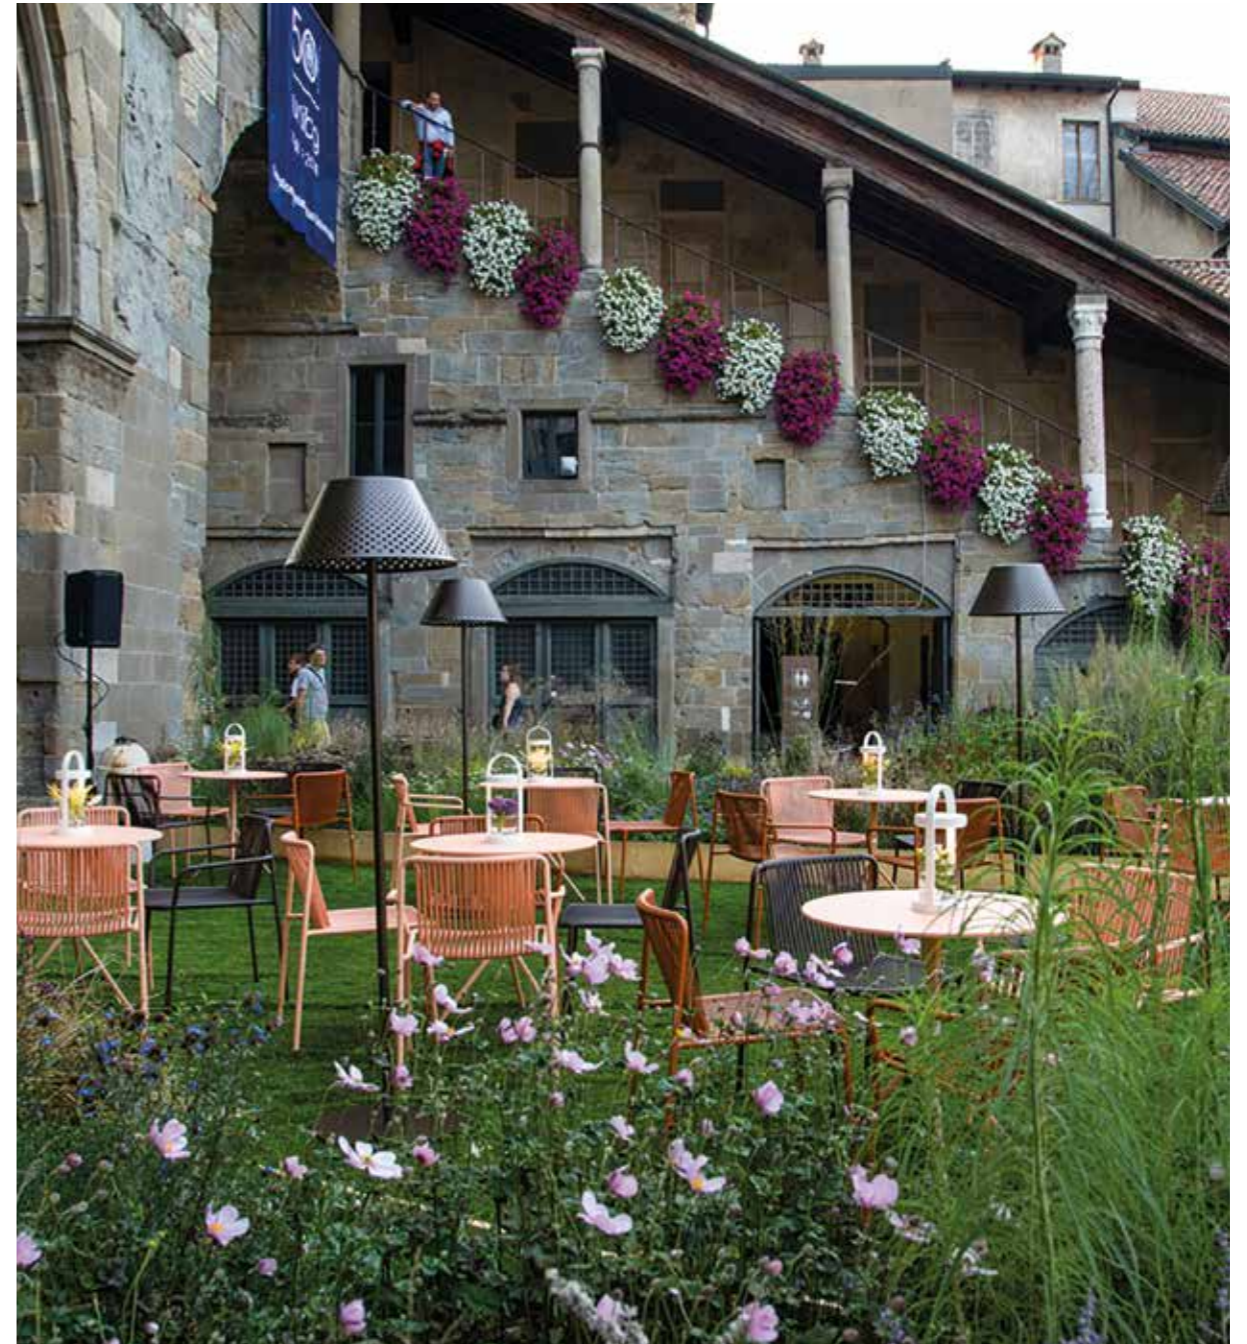

Green Design

Piazza Vecchia
Bergamo, Italy

Project: Outdoor
Products: Tribeca
side chair, armchair,
Nolita table,
Giravolta lighting