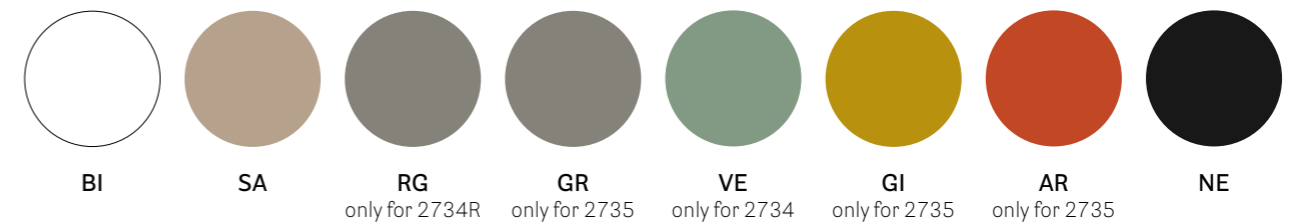

FINISHES / FINITURE

polypropylene / polipropilene (Babila armchair and Babila XL)

technopolymer / tecnopolimero (Babila side chair)