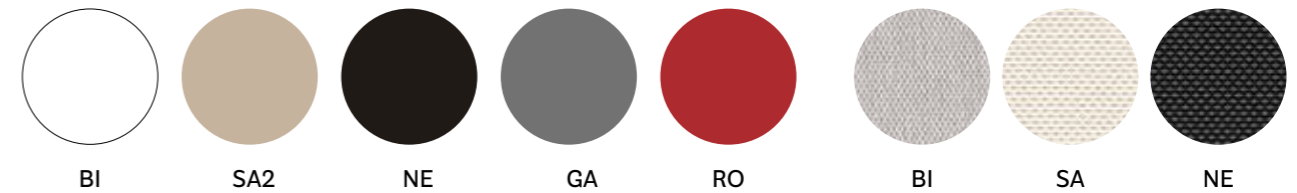

FINISHES / FINITURE

polypropylene / polipropilene

textilene / textilene

aluminium / alluminio

CERTIFICATES / CERTIFICAZIONI

→ see booklet for finishes
vedi catalogo finiture

Safety, strength and durability tests / Prove di sicurezza, resistenza e durata
EN 1728:2000