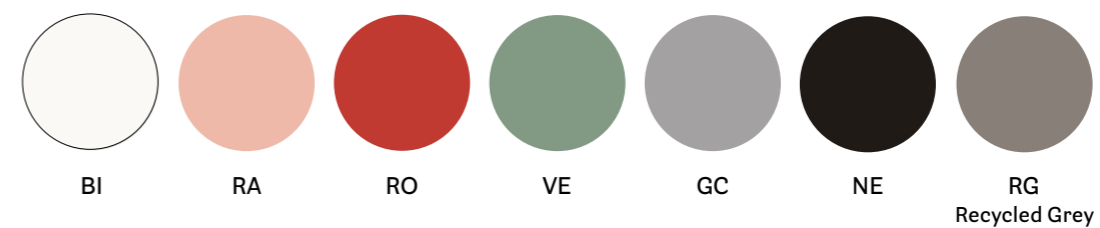

CERTIFICATES / CERTIFICAZIONI

Safety, strength and durability tests / Prove di sicurezza, resistenza e durata
EN 1728:2012+AC2013 — EN 16139:2013 level 2