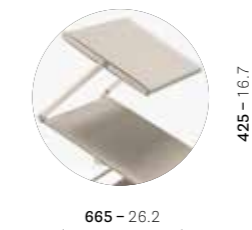

RAIL.30

Sun lounger roof
THICKNESS: 25 - 0.98

FINISHES / FINITURE

aluminium / alluminio