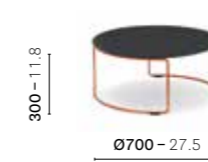

**CRTD\_42X45**

Coffee table, steel rod frame, solid laminate top

**CRTD\_70X30**

Coffee table, steel rod frame, solid laminate or steel top

**CRTD\_59X25**

Coffee table, steel rod frame, solid laminate or steel top