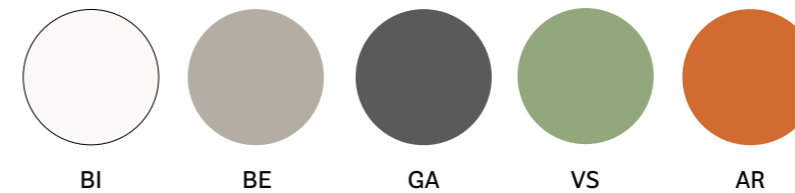

CERTIFICATES / CERTIFICAZIONI

Safety, strength and durability tests / Prove di sicurezza, resistenza e durata
EN 1728:2012+AC2013 — EN 16139:2013 level 2 — EN 1728:2000

For
310 - 315 - 316