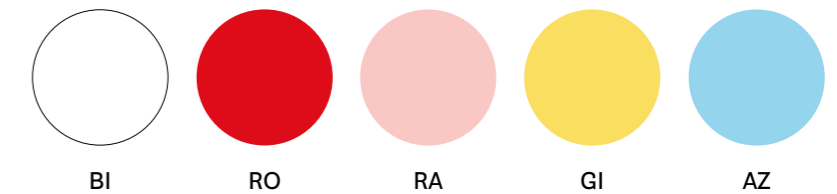

polypropylene / polipropilene (Snow junior chair)